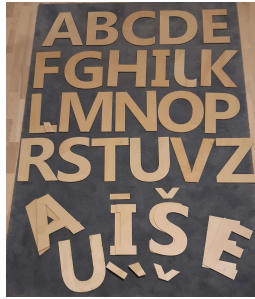

DOMINOES

Set includes
28 playing blocks
storage box
It is made of laminated
plywood for using it the
yard and indoors.

- 30x15 cm
160,- EUR

WOODEN DOMINOES

Set includes
 28 playing blocks
 storage box
 Treated pine wood.
 This game is made by children.
 All incomes goes to
 small workers.

- 30x15 cm
80,- EUR

CHECKERS

Set includes
 playground
 24 game figures
 storage box

- 2x2 m
125,- EUR
- 3x3 m
165,- EUR

JENGA

Set includes
 54 game blocks
 storage box

- 0.75 m
95,- EUR

BLOCK PUZZLE

Set includes
 nine wooden blocks
 storage box
 It is made of laminated
 plywood for using it the
 yard and indoors.

- 15x15 cm
300,- EUR

LARGE LETTERS

Set includes

28cm large letter
english or other
language alphabet
storage box