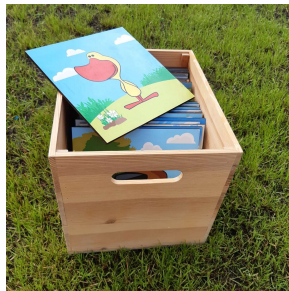

SPORTS GAME

Set includes
playground
five game cones
one dice
storage box

- 2x2 m
110,- EUR
- 3x3 m
150,- EUR

DARTS

Set includes
playground
four frisbees
storage box

- 2x2 m
90,- EUR
- 3x3 m
135,- EUR

RABBITS

Set includes
playground
five game cones
one dice
storage box

- 2x2 m
110,- EUR
- 3x3 m
150,- EUR

PUZZLE

Set includes
Puzzle set
storage box
It is made of laminated
plywood for using it the
yard and indoors.

- 60x42cm
90,- EUR
- 80x60 m
115,- EUR

MEMORY

Set includes
15 pairs of playing field
storage box
It is made of laminated
plywood for using it the
yard and indoors.

- 16x16cm
130,- EUR
- 25x25cm
170,- EUR

DOMINOES

Set includes
28 playing blocks
storage box
It is made of laminated
plywood for using it the
yard and indoors.

- 30x15 cm
160,- EUR

WOODEN DOMINOES

Set includes
 28 playing blocks
 storage box
 Treated pine wood.
 This game is made by children.
 All incomes goes to
 small workers.