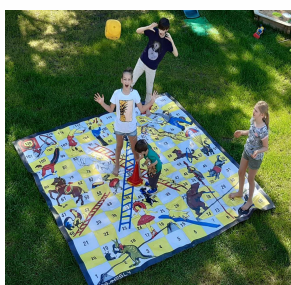

CIRCUS

Set includes
playground
five game cones
one dice
storage box

- 2x2 m
110,- EUR
- 3x3 m
150,- EUR

LUDO

Set includes
playground
sixteen game cones
one dice
storage box

- 2x2 m
130,- EUR
- 3x3 m
175,- EUR

SPORTS GAME

Set includes
playground
five game cones
one dice
storage box

- 2x2 m
110,- EUR
- 3x3 m
150,- EUR

DARTS

Set includes
playground
four frisbees
storage box

- 2x2 m
90,- EUR
- 3x3 m
135,- EUR

RABBITS

Set includes
playground
five game cones
one dice
storage box

- 2x2 m
110,- EUR
- 3x3 m
150,- EUR

PUZZLE

Set includes
Puzzle set
storage box
It is made of laminated
plywood for using it the
yard and indoors.

DOMINOES

Set includes
28 playing blocks
storage box
It is made of laminated
plywood for using it the
yard and indoors.

- 30x15 cm
160,- EUR

WOODEN DOMINOES

Set includes
 28 playing blocks
 storage box
 Treated pine wood.
 This game is made by children.
 All incomes goes to
 small workers.